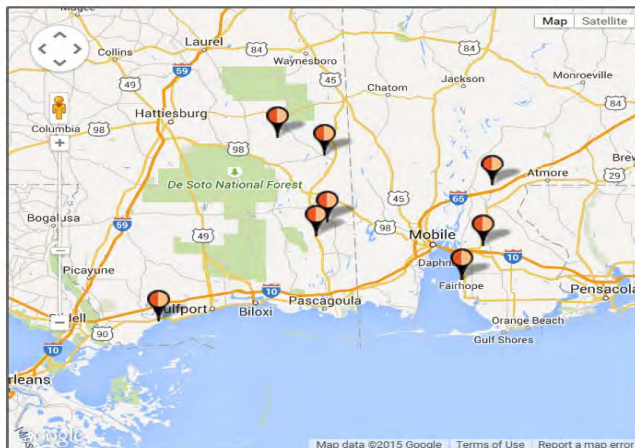

CSA Farmers Registered in the National Food MarketMaker Program

To find a Community Supported Agriculture (CSA) farm in your city, county, state or nationwide:

- (1) Do a Business Search in <http://ms.foodmarketmaker.com>;
- (2) Type "Community Supported Agriculture" under the Search MarketMaker button,
- (3) Select Location Filters by state, distance or zip code, and
- (4) Chose Farmer/Rancher under the Business Type button.

There are 1,004 CSA farms registered in the National Food MarketMaker Program (NFMP). The MarketMaker map below shows the geographical locations of 8 of the 1,004 CSA farms registered in the NFMP which are closest to Pascagoula, Mississippi. Of the 1,044 CSA farming businesses, 33 are located in Mississippi.

Map of Results

Keywords: community supported agriculture » States: AL, AK, AZ, AR, CA, CO, CT, DC, DE, FL, GA, HI, ID, IL, IN, IA, KS, KY, LA, ME, MD, MA, MI, MN, MS, MO, MT, NE, NV, NH, NJ, NM, NY, NC, ND, OH, OK, OR, PA, RI, SC, SD, TN, TX, UT, VT, VA, WA, WV, WI, or WY » Type: Farmer/Rancher »

Search Results

Sort: Distance ▾

1,004 results found.

- Steede Farms**
Lucedale, MS (26 mi) [SEE PROFILE](#)
[Get Directions](#)
- Brown Hill Farm**
Lucedale, MS (31 mi) [SEE PROFILE](#)
[Get Directions](#)
- Local Appetite Growers**
Fairhope, AL (41 mi) [SEE PROFILE](#)
[Get Directions](#)
- Greenstone Gardens**
Bay Saint Louis, MS (48 mi) [SEE PROFILE](#)
[Get Directions](#)
- Seasons in the Sun**
Spanish Fort, AL (51 mi) [SEE PROFILE](#)
[Get Directions](#)
- Collard Ridge Produce**
Leakesville, MS (55 mi) [SEE PROFILE](#)
[Get Directions](#)
- dewayne smith farms**
Leakesville, MS (63 mi) [SEE PROFILE](#)
[Get Directions](#)
- Parker Farms**
Bay Minette, AL (65 mi) [SEE PROFILE](#)
[Get Directions](#)