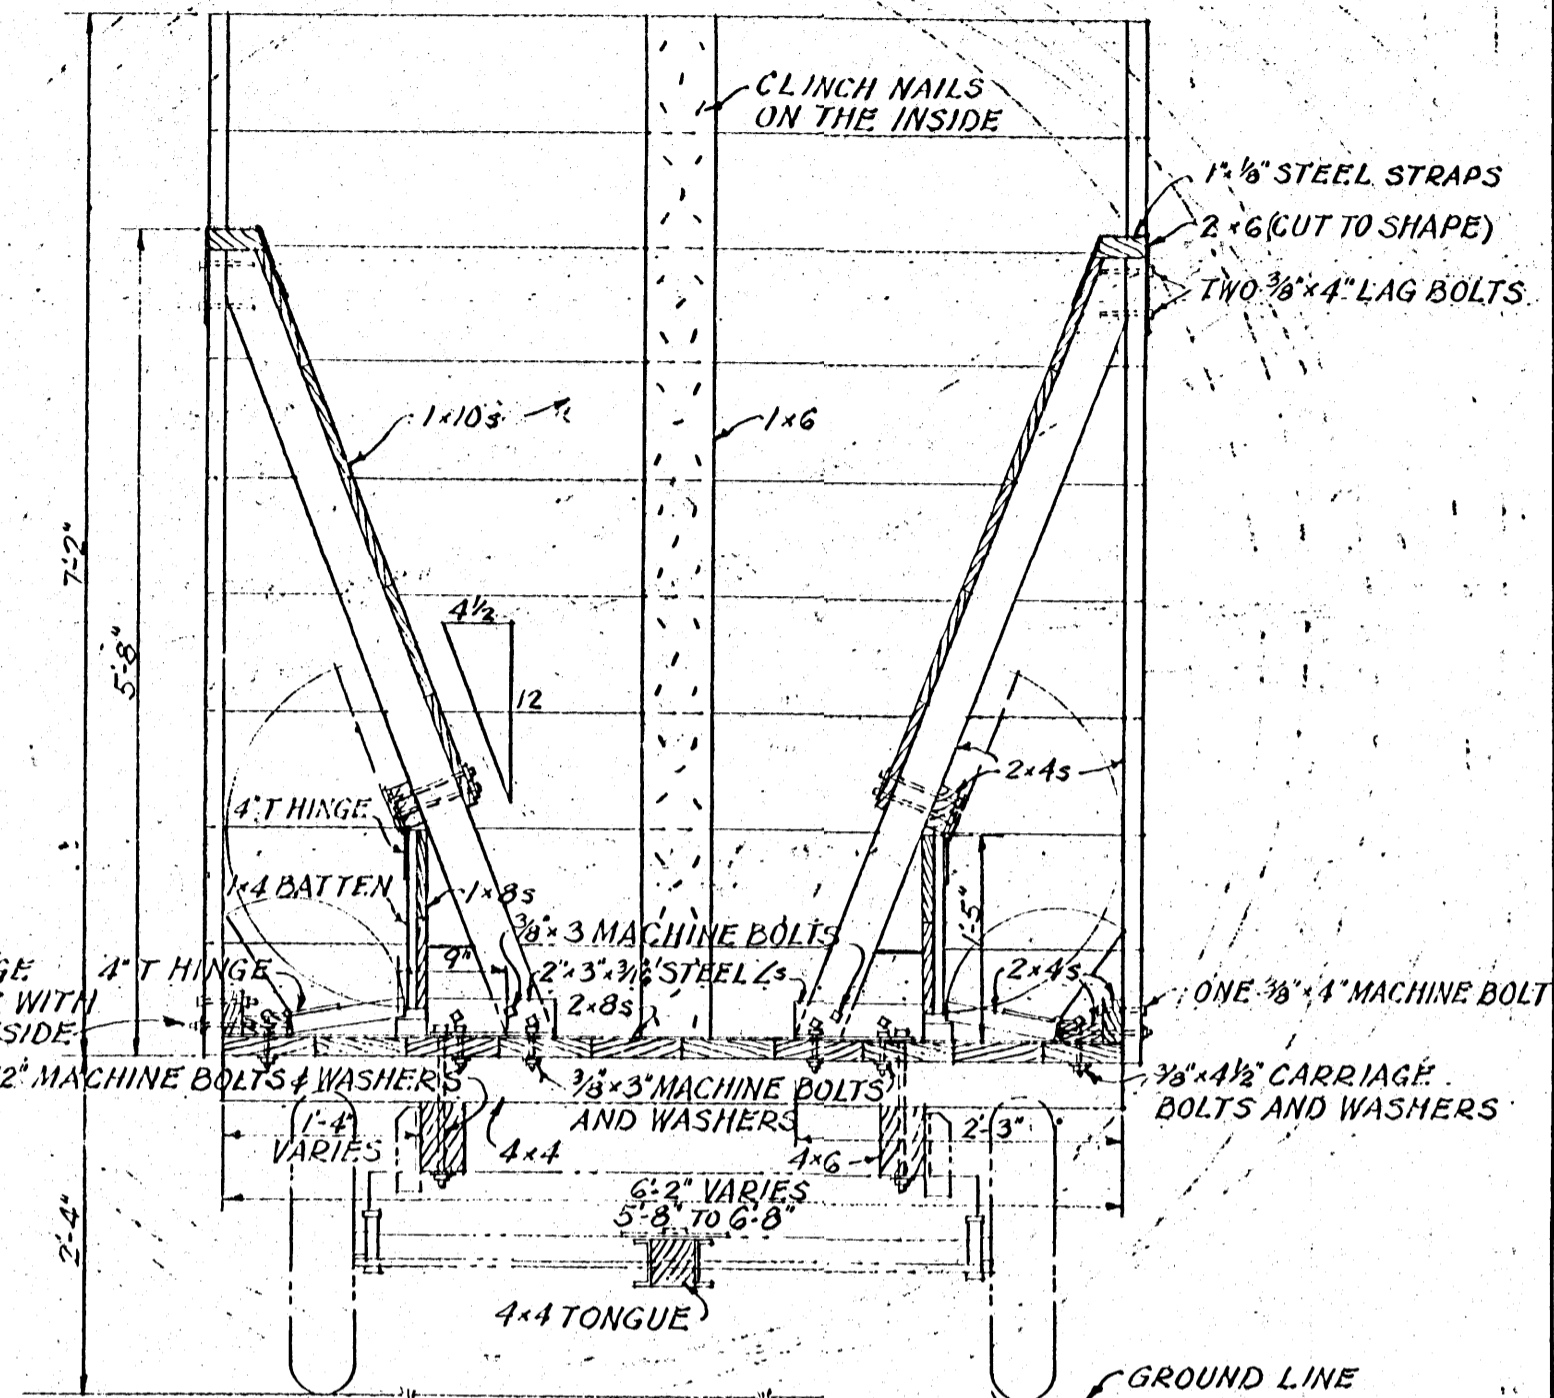

ISOMETRIC OF GATE STOP AND LOCK

SECTION  
SCALE: 3/4"=1'-0"

ISOMETRIC  
OF WAGON

COOPERATIVE EXTENSION WORK IN  
 AGRICULTURE AND HOME ECONOMICS  
 STATE OF MISSISSIPPI  
 MISSISSIPPI STATE UNIV. CITY  
 AND  
 UNITED STATES DEPARTMENT OF AGRICULTURE COOPERATING

**SELF-FEEDING HAY WAGON**

MONT. '60 | EX. 5908 | SHEET 1 OF 1