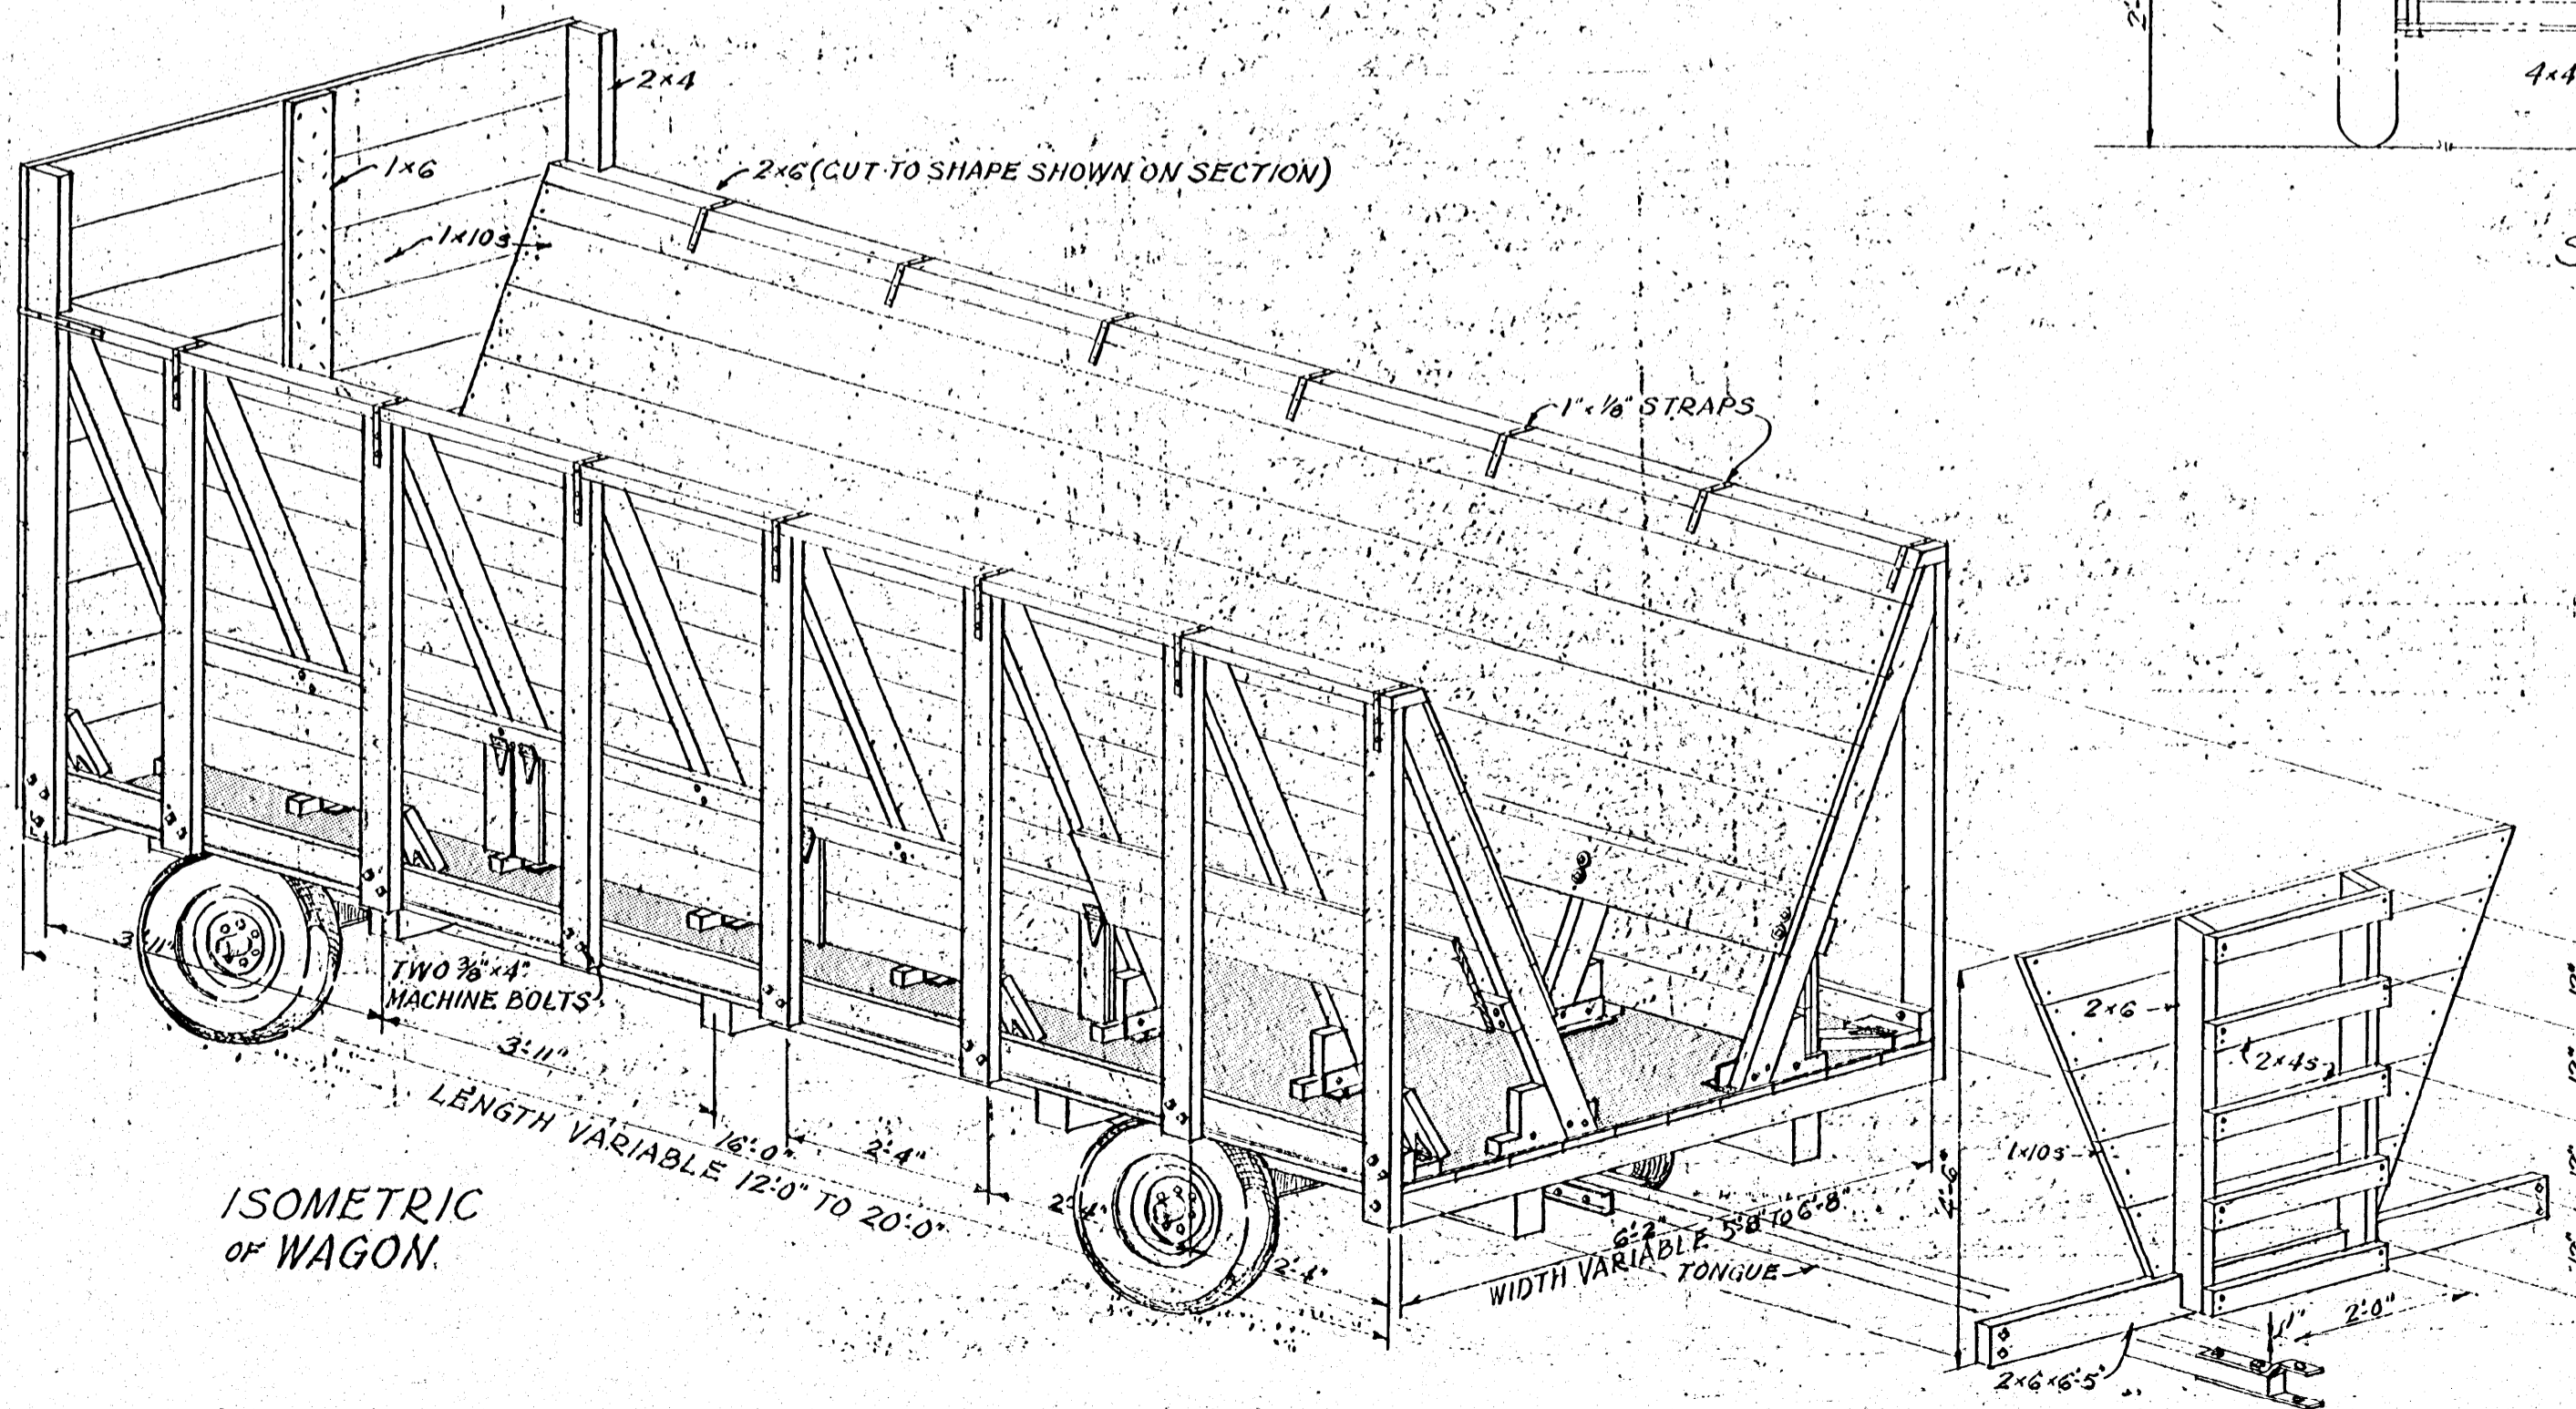

ISOMETRIC OF GATE STOP AND LOCK

SECTION  
SCALE: 3/4"=1'-0"

ISOMETRIC  
OF WAGON

COOPERATIVE EXTENSION WORK IN  
 AGRICULTURE AND HOME ECONOMICS  
 STATE OF MISSISSIPPI  
 MISSISSIPPI STATE UNIV. CITY  
 AND  
 UNITED STATES DEPARTMENT OF AGRICULTURE COOPERATING

**SELF-FEEDING HAY WAGON**

MONT. '60 | EX. 5908 | SHEET 1 OF 1